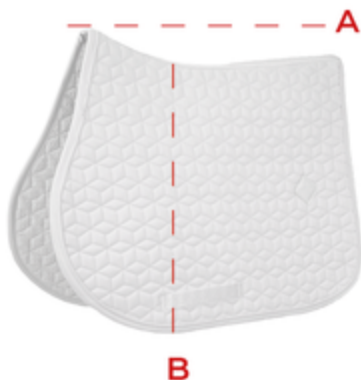

measurement
from A to B

measurement
from C to D

	cm	inches	Feet
70 cm	106	42	3'6
80 cm	122	48	4'0
90 cm	137	54	4'6
100 cm	152	60	5'0
110 cm	160	63	5'3
115 cm	168	66	5'6
125 cm	175	69	5'9
130 cm	183	72	6'0
140 cm	191	75	6'3
145 cm	198	78	6'6
155 cm	206	81	6'9
160 cm	213	84	7'0

		A (cm)	B (cm)
DRESSAGE	F	58	54
	COB	56,5	52,5
SHOW JUMPING	F	56	47
	COB	56	44

KENTUCKY

SIZE GUIDE BOOTS

	Front Leg	Hind Leg
S	17-19 cm 6.7-7.5 inch	19.5-21.5 cm 7.7-8.5 inch
M	19.5-22 cm 7.7-8.7 inch	22-24 cm 8.7-9.5 inch
L	22.5-24 cm 8.9-9.5 inch	24.5-26 cm 9.7-10.3 inch

Measure the circumference of your horse's leg on the cannon area. Front and hind legs are different measurements

DISCOVER **NEW** KENTUCKY BOOTS
www.kentucky.horse/Bamboo-shield